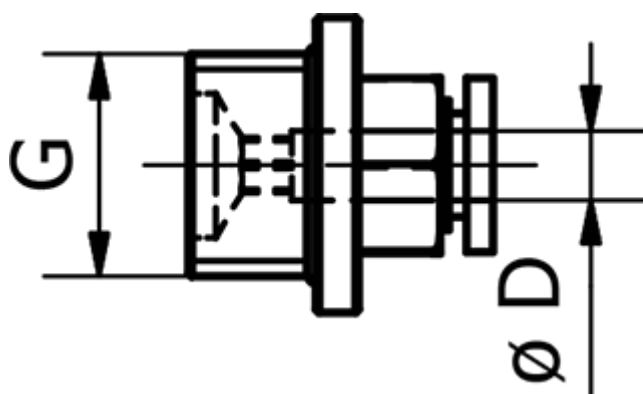

Data Sheet

Article number: 58EPC1004

Description: Fitting EPC1004 Lige
Straight male, 1/2" tube diameter 10

Measures

D = 10
Thread = 1/2"